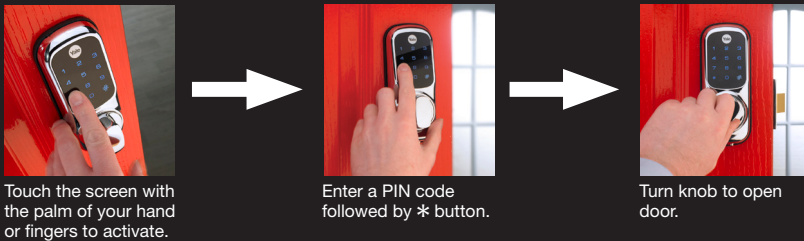

# Keyless Digital Lock

## Features

- Touch screen keypad
- Wireless & battery operated
- Retro-fits with most 60mm nightlatches
- Available with or without Yale Y3 nightlatch
- Simple to programme & change your 4 -12 digit PIN code
- User codes and setting remain if batteries are replaced
- Fake PIN feature keeps your PIN code secret and safe
- Temporary PIN code for visitors so no need to reveal your family PIN code
- 3 minute lock out if the code is entered incorrectly 5 times
- Low battery warning with emergency battery connection

### Easy to use - to open the door with a PIN code

## Specification

- Front body measures 64mm W x 153mm H x 51mm D
- Operating temperature -15°C to 55°C
- IP55 Weather resistant
- Cycle tested to 120,000 cycles
- Low power consumption - unlocks up to 10,000 times with one set of 4 x AA batteries
- Blue backlit keypad for night time entry